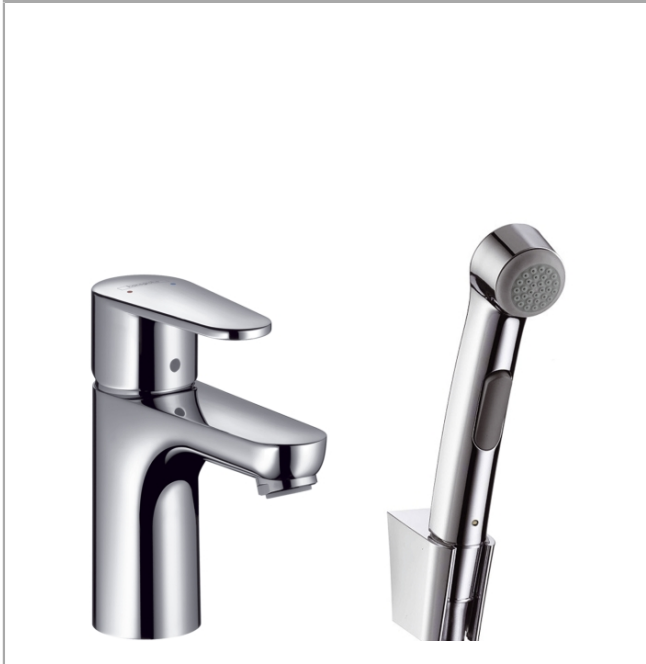

Talis E²

Bidette 1jet hand shower/ Talis E² single lever basin mixer set 1.60 m

Surfaces: **chrome** Article Number: **31165000**

Description

product features

- ComfortZone 80
- flow rate: 5 l/min
- without waste set
- suitable for continuous flow water heaters

Technology

Product image