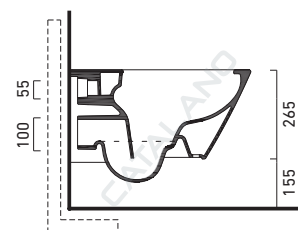

ZERO 55 Bidet | Wc Newflush

cod. 1BS55N00
cod. 1VS55NR00

newflush™

Nuovo scarico senza brida
New flush without rim
Neue Spülung ohne Spülrand.

Bidet sospeso monoforo.
Wall-hung single-hole bidet.
Einloch-Hängebidet.

EN 14528 - CL20

Wc sospeso
Wall-hung WC
Wand-wc

EN 997 - CL1 - 6A

cod. 5SCSTP000
Sedile soft-close plus in resina inalterabile.
Soft-close Seat-cover Plus made of unalterable resin.
WC-Sitz SoftClose plus aus beständigem Harz.

cod. 5SCSTF000
Sedile soft-close in resina inalterabile.
Soft-close Seat-cover made of unalterable resin.
WC-Sitz SoftClose aus beständigem Harz.

cod. 5SCST000
Sedile in resina inalterabile.
Seat-cover made of unalterable resin.
WC-Sitz aus beständigem Harz.