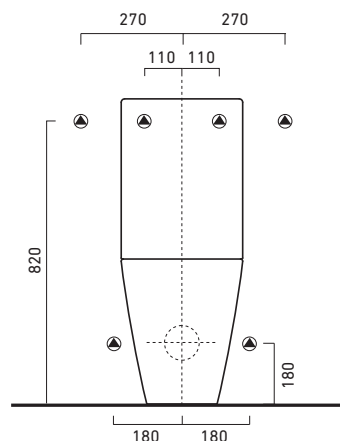

⊗ ENTRATA ACQUA WATER ENTRY WASSERZULAUF